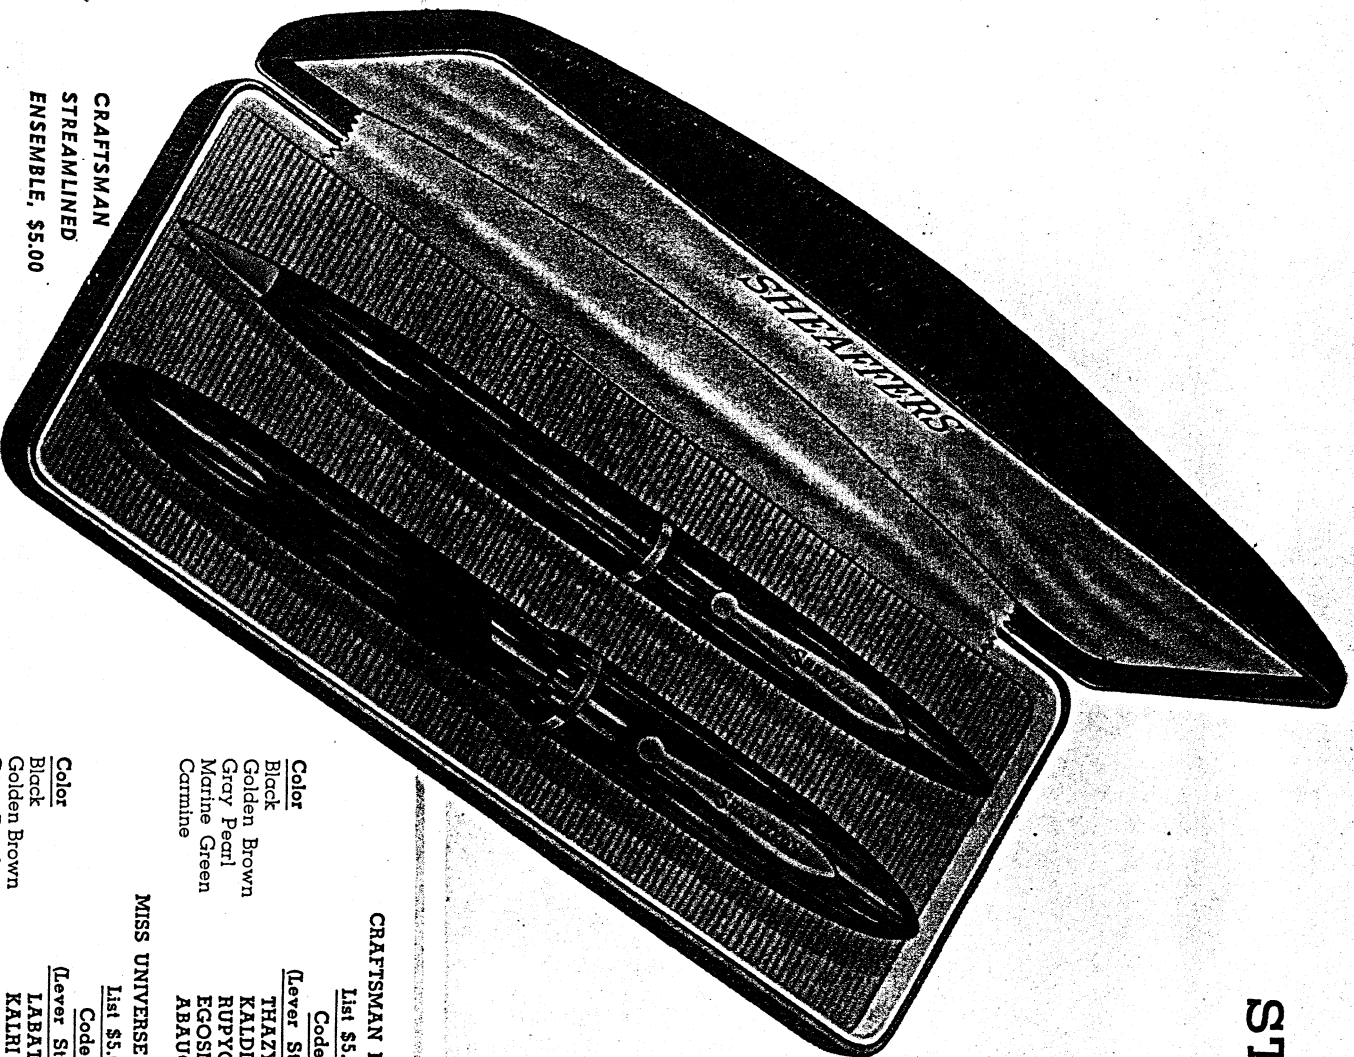

STREAMLINED BALANCE GIFT FINEST IN THE POPULAR

No product bears the Sheaffer name unless it is the finest that can be produced for the price asked. These inexpensive sets selling at \$5.00 and \$3.95 are truly the finest in the world at this price. Each has the distinctive Sheaffer Streamlined Balance design. As in the more expensive Sheaffer FEATHERTOUCH and LIFETIME models, there are identical values in either lever or vacuum styles—all pens are one-stroke fillers, all warm when to refill. Pen points are of genuine 14-K gold, tipped with smooth osmiridium, ground and polished to Sheaffer standards. Ensembles, each furnished with a distinctive gift case, and containing a FINELINE pencil to match the pen perfectly, are listed on this page—pens and pencils separately on the page opposite.